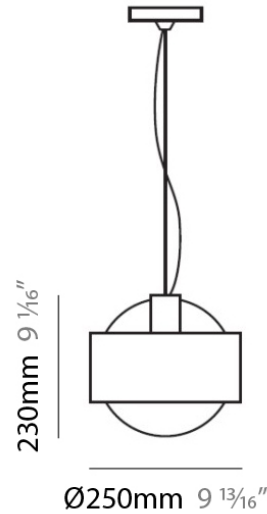

RING SUSPENSION

D81088

GENERAL

Series: Ring
Brand: Panzeri
Division: Design
Mounting Type: Suspension
Mounting Location: Ceiling
Subcategory: Pendant

PHYSICAL

Shape: Sphere
Diameter (mm): 250
Diameter (in): 9 7/8
Height (mm): 230
Height (in): 9
Max. Overall Height (mm): 2230
Max. Overall Height (in): 87 13/16
Light Distribution: Omnidirectional
Weight (kg): 0.5
Weight (lbs): 1
Diffuser: Orange Blown Glass
Fixture Finish: Chrome
Fixture Material: Metal

ELECTRICAL

Number of Lamps: 1
Lamp Type: LED Retrofit
Lamp Shape: G25
Bulb Included: Bulb Not Included
Total Output Wattage (W): 9
Max. Wattage Per Lamp (W): 9
Lamp Base: E26
Input Voltage (V): 120
Upon Request: 277Vac / GU24

LED

OPTICAL

RATINGS AND CERTIFICATIONS

Certified By: CSA Certified to UL and CSA Standards
IP rating: IP20

PROJECT	_____
TYPE	_____
NOTES	_____
QUANTITY	_____
DATE	_____