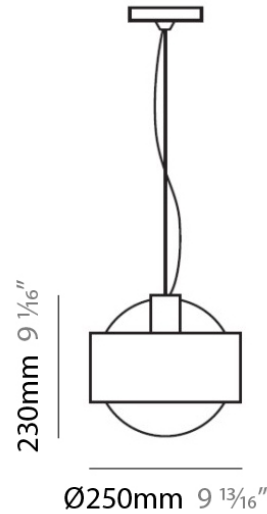

RING SUSPENSION

D81176

GENERAL

Series: Ring
Brand: Panzeri
Division: Design
Mounting Type: Suspension
Mounting Location: Ceiling
Subcategory: Pendant

PHYSICAL

Shape: Sphere
Diameter (mm): 250
Diameter (in): 9 7/8
Height (mm): 230
Height (in): 9
Light Distribution: Direct / Indirect
Weight (kg): 2.3
Weight (lbs): 5
Fixture Finish: Chrome
Fixture Material: Metal

ELECTRICAL

Number of Lamps: 1
Lamp Type: LED Retrofit
Lamp Shape: G25
Bulb Included: Bulb Not Included
Total Output Wattage (W): 9
Max. Wattage Per Lamp (W): 9
Lamp Base: E26
Input Voltage (V): 120
Upon Request: 277Vac / GU24

LED

OPTICAL

RATINGS AND CERTIFICATIONS

Certified By: CSA Certified to UL and CSA Standards
IP rating: IP20

PROJECT	_____
TYPE	_____
NOTES	_____
QUANTITY	_____
DATE	_____