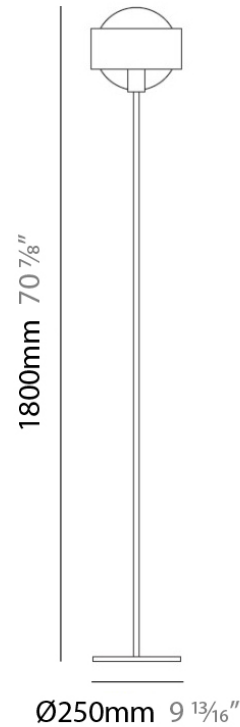

RING PORTABLE

D84102

GENERAL

Series: Ring
Brand: Panzeri
Division: Design
Mounting Type: Portable
Mounting Location: Floor
Subcategory: Floor

PHYSICAL

Shape: Sphere
Diameter (mm): 250
Diameter (in): 9 ⁷/₈
Height (mm): 1800
Height (in): 71
Light Distribution: Omnidirectional
Weight (kg): 0.5
Weight (lbs): 1
Diffuser: Black Blown Glass
Fixture Finish: Chrome
Fixture Material: Glass / Aluminum

ELECTRICAL

Number of Lamps: 1
Lamp Type: LED Retrofit
Lamp Shape: T10
Bulb Included: Bulb Not Included
Total Output Wattage (W): 24
Max. Wattage Per Lamp (W): 24
Lamp Base: E26
Input Voltage (V): 120

LED

OPTICAL

RATINGS AND CERTIFICATIONS

Certified By: CSA Certified to UL and CSA Standards
IP rating: IP20

PROJECT	_____
TYPE	_____
NOTES	_____
QUANTITY	_____
DATE	_____