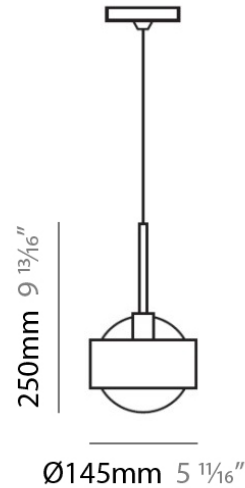

RING SUSPENSION

D81164

GENERAL

Series: Ring
Brand: Panzeri
Division: Design
Mounting Type: Suspension
Mounting Location: Ceiling
Subcategory: Pendant

PHYSICAL

Shape: Sphere
Diameter (mm): 145
Diameter (in): 5 ¾
Height (mm): 250
Height (in): 9 ⅞
Max. Overall Height (mm): 2250
Max. Overall Height (in): 88 ⅞
Light Distribution: Omnidirectional
Weight (kg): 2.3
Weight (lbs): 5
Diffuser: White Glass
Fixture Finish: Chrome
Fixture Material: Metal

ELECTRICAL

Number of Lamps: 1
Lamp Type: LED Retrofit
Lamp Shape: T4
Bulb Included: Bulb Not Included
Total Output Wattage (W): 3
Max. Wattage Per Lamp (W): 3
Lamp Base: G9
Input Voltage (V): 120

LED

OPTICAL

RATINGS AND CERTIFICATIONS

Certified By: CSA Certified to UL and CSA Standards
IP rating: IP20