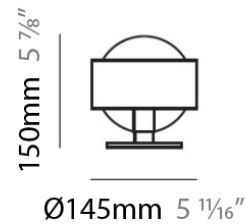

RING PORTABLE

D84244

GENERAL

Series: Ring
Brand: Panzeri
Division: Design
Mounting Type: Portable
Mounting Location: Table
Subcategory: Table

PHYSICAL

Shape: Sphere
Diameter (mm): 145
Diameter (in): 5 3/4
Height (mm): 155
Height (in): 6 1/8
Light Distribution: Omnidirectional
Weight (kg): 3.2
Weight (lbs): 7
Diffuser: White Glass
Fixture Finish: Chrome
Fixture Material: Glass / Aluminum

ELECTRICAL

Number of Lamps: 1
Lamp Type: LED Retrofit
Lamp Shape: T4
Bulb Included: Bulb Not Included
Total Output Wattage (W): 7
Max. Wattage Per Lamp (W): 7
Lamp Base: G9
Input Voltage (V): 120

LED

OPTICAL

RATINGS AND CERTIFICATIONS

Certified By: CSA Certified to UL and CSA Standards
IP rating: IP20